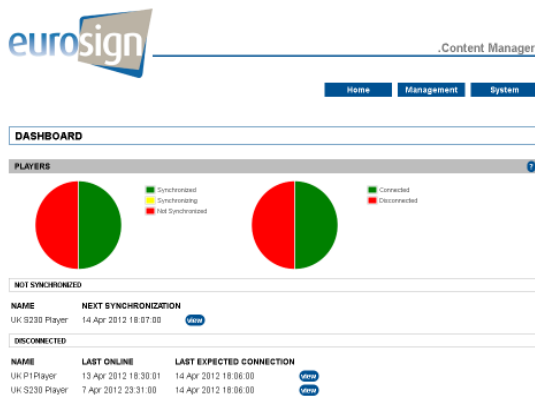

EurosignDS is a digital signage solution designed for the everyday user. It requires no special knowledge and the user can quickly create, schedule and play professional content on any screen. **DS Players** are fanless digital signage appliances.

DS Content Manager is a server application that allows multiple Eurosign DS players and DS Composer Clients to be integrated in a scalable digital signage network. DS Content Manager includes **DS E-Composer** software, an intuitive application download for creating, and managing content on desktop clients.

DS Content manager can run on any XP, Vista, Windows 7 or Windows Server Platform.

Eurosign DS Content Manager – Easy Player Network Management

- Manage multiple players, composer clients & users
- Create & assign system roles to users
- Assign system permissions to roles
- Manage project access
- Manage project module access (zone permissions)
- Create network schedules
- Create and assign tags to players and channels
- Route projects / schedules to player channels
- Display metrics on players & projects
- Record and display event logs
- Backup server data, projects and schedules