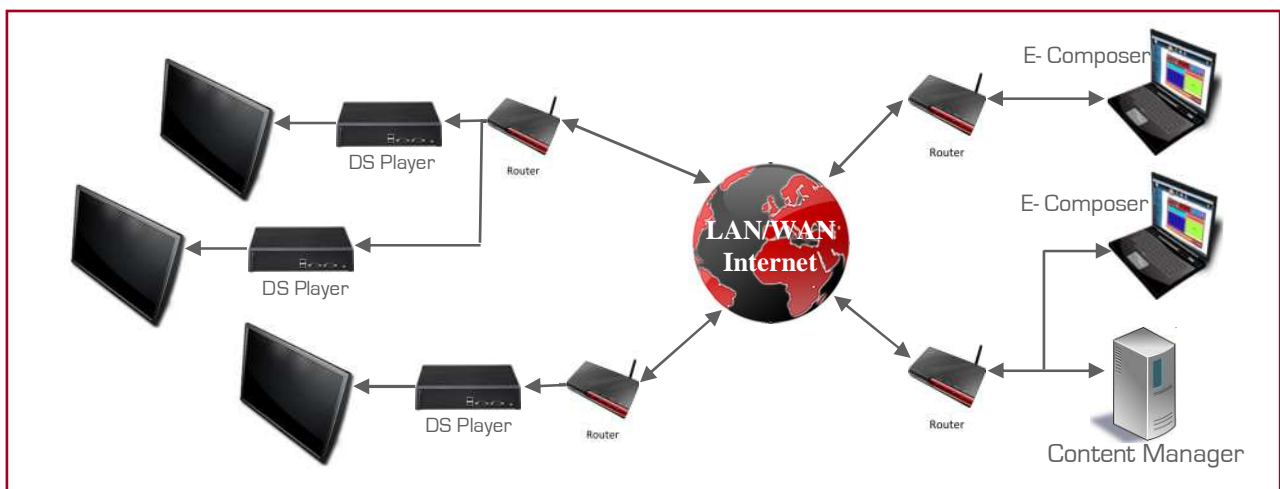

Captivate your audience - Promote, Inform and Entertain.